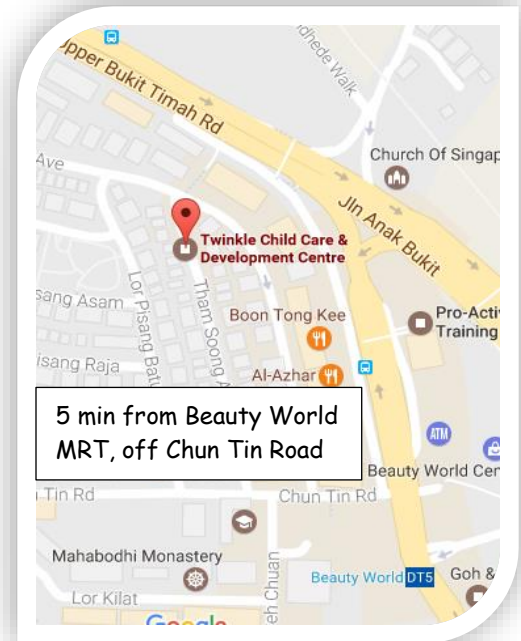

# TWINKLE CHILDCARE CENTRE

For more information please contact Ms Evelyn at 9770 7452 or 6468 2881

Our address is: 38 Tham Soong Avenue 596360 Singapore

Website: [www.skill-me.asia](http://www.skill-me.asia) or Facebook: [www.facebook.com/TwinkleChildcareSingapore](https://www.facebook.com/TwinkleChildcareSingapore)